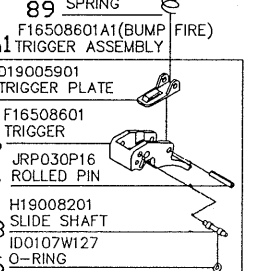

NP-950P

7A1 A14500702A1
CAP ASM.

64A1 D14506401A1 SAFETY LEVER ASM.

63A E14506301A ADJ. BLOCK ASM.

57A F14505701A MAGAZINE ASM.

82A F16508202A SWITCH ASM.

86A1 F16508601A1(BUMP FIRE) TRIGGER ASSEMBLY

86A2 F16508601A2(SEQUENTIAL) TRIGGER ASSEMBLY