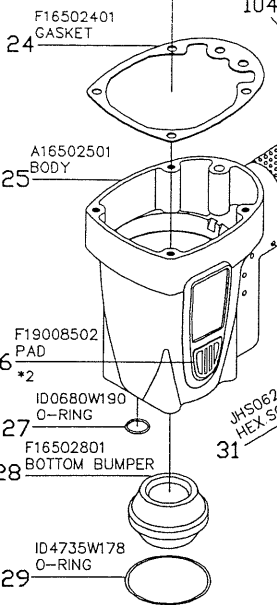

NP-950P

7A1 A14500702A1
CAP ASM.

64A1 D14506401A1 SAFETY LEVER ASM.

63A E14506301A ADJ. BLOCK ASM.

57A F14505701A MAGAZINE ASM.

82A F16508202A SWITCH ASM.

86A1 F16508601A1(BUMP FIRE) TRIGGER ASSEMBLY

86A2 F16508601A2(SEQUENTIAL) TRIGGER ASSEMBLY