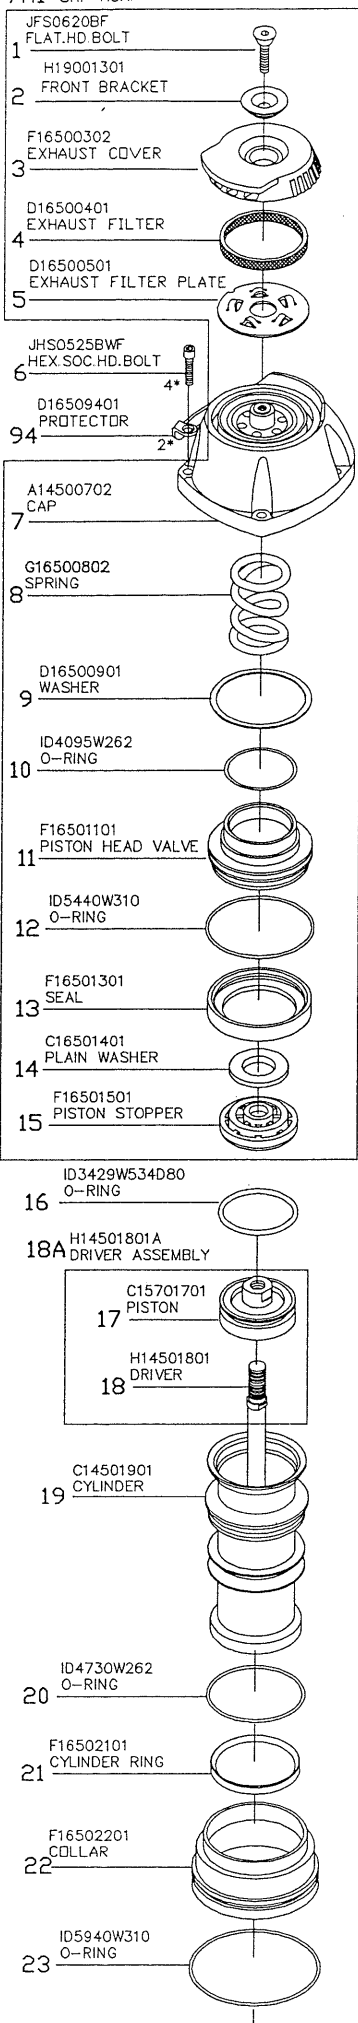

NP-950P

7A1 A14500702A1
CAP ASM.

64A1 D14506401A1 SAFETY LEVER ASM.

63A E14506301A ADJ. BLOCK ASM.

57A F14505701A MAGAZINE ASM.

82A F16508202A SWITCH ASM.

86A1 F16508601A1(BUMP FIRE) TRIGGER ASSEMBLY

86A2 F16508601A2(SEQUENTIAL) TRIGGER ASSEMBLY