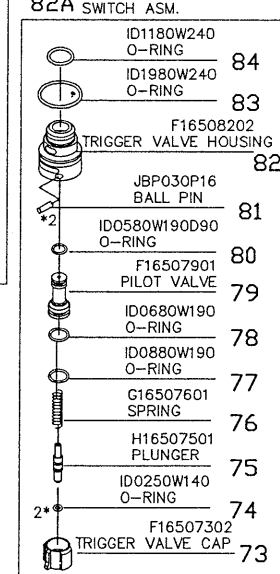

NP-950P

7A1 A14500702A1
CAP ASM.

64A1 D14506401A1 SAFETY LEVER ASM.

63A E14506301A ADJ. BLOCK ASM.

57A F14505701A MAGAZINE ASM.

82A F16508202A SWITCH ASM.

86A1 F16508601A1(BUMP FIRE) TRIGGER ASSEMBLY

86A2 F16508601A2(SEQUENTIAL) TRIGGER ASSEMBLY